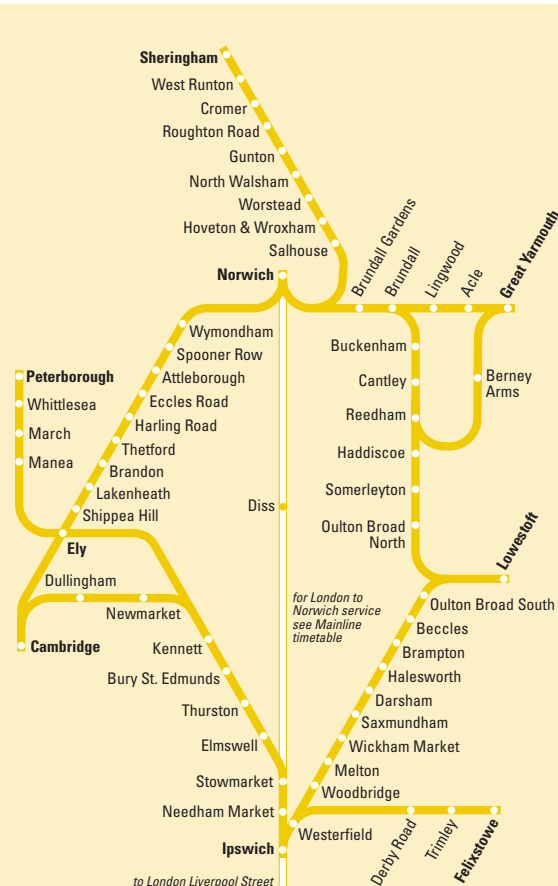

train timetable

Cambridge to Ipswich
Cambridge to Norwich
Ipswich to Felixstowe
Ipswich to Lowestoft
Ipswich to Peterborough
Norwich to Great Yarmouth
Norwich to Lowestoft
Norwich to Sheringham

12 June
to
10 December 2005

one